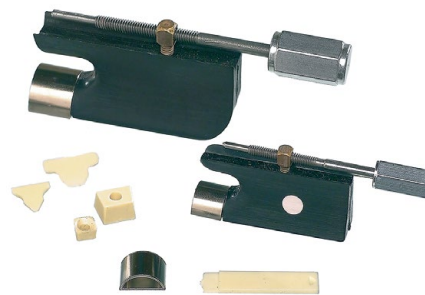

BA707T-DB

BOW HEAD BLOCKS

BA708NT-VN

BA708T-VN

BA706T-VC

BA709T-VC

item #	description	\$-NET
BA708NT-VN	Bow head block, for violin & viola. Untreated. 200mm x (8/9mm) x 8mm.	37.03
BA708T-VN	Bow head block, for violin & viola. Treated. 200mm x (8/9mm) x 8mm.	37.03
BA709NT-VC	Bow head block, for cello. Untreated. 166mm x (9/11mm) x 9mm.	37.03
BA709T-VC	Bow head block, for cello. Treated. 166mm x (9/11mm) x 9mm.	37.03
BA710NT-DB	Bow head block, for bass. Untreated. 166mm x (12/16mm) x 12mm.	37.03
BA710T-DB	Bow head block, for bass. Treated. 166mm x (12/16mm) x 12mm.	37.03

BA710T-DB

BOW PARTS

PARTS FOR GLASSER FIBERGLASS BOWS

FROGS (complete)

no.	frog	\$-NET each
GB10	Violin 4/4 - 3/4	21.26
GB10S	Violin 1/2-1/4, and 1/8-1/32 sizes. Specify when ordering.	20.48
GB11	Viola	21.26
GB12	Cello	21.26
GB12BCF	Cello - braided carbon fiber bow. Ebony.	153.53
GB13F	Bass, French	28.35
GB13G	Bass, German	28.35

BOW SCREWS

no.	screw	\$-NET each
GB20	Violin / viola	1.89
GB21	Cello	2.84
GB22	Bass, French	4.57
GB23	Bass, German	4.57

FERRULES

no.	screw	\$-NET each
GB15	Violin / viola	2.84
GB16	Cello	2.84
GB17	Bass	5.51

EYELETS & OTHER PARTS

no.	part	\$-NET per dozen
GB18	Eyelets - violin, viola, cello	20.48
GB19	Bass eyelet	5.67 each
GB14P	Tip plugs for violin, viola, cello or bass - OLD STYLE	3.35 per 10-pack
GB14PN	Tip plugs for violin, viola, cello or bass - NEW STYLE	5.67 per 10-pack
GB14GR	Grips for vln/vla, cello, & bass	0.54 each
GB14-BTL-VLN	Grip for carbon graphite bow. SPECIAL ORDER ITEM	8.73 each