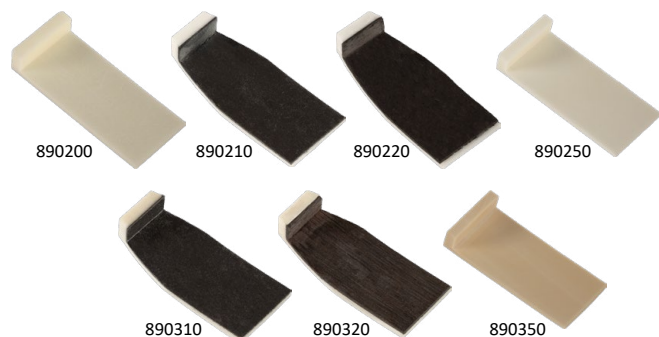

BPP-890400	Violin bow tip, ivory imitation 90°, raw	5.41
BPP-890400E	Violin bow tip, Elforyn® raw 90°	7.12
BPP-890401	Viola bow tip, ivory imitation 90°, raw	7.12
BPP-890401E	Viola bow tip, Elforyn® raw 90°	8.17
BPP-890402	Cello bow tip, ivory imitation 90°, raw	8.93
BPP-890402E	Cello bow tip, Elforyn® raw 90°	9.50
BPP-890403	Bass bow tip, ivory imitation 90°, raw	13.68
BPP-890403E	Bass bow tip, Elforyn® raw 90°	21.47
BPP-890410	Violin bow tip, ivory imitation, fiber 90°	7.41
BPP-890411	Viola bow tip, ivory imitation, fiber 90°	8.55
BPP-890412	Cello bow tip, ivory imitation, fiber 90°	10.16
BPP-890413	Bass bow tip, ivory imitation, fiber 90°	14.91
BPP-890420	Violin bow tip, ivory imitation, ebony 90°	7.98
BPP-890421	Viola bow tip, ivory imitation, ebony 90°	8.93
BPP-890422	Cello bow tip, ivory imitation, ebony 90°	11.11
BPP-890423	Bass bow tip, ivory imitation, ebony 90°	15.67
BPP-890450	Violin bow tip, imitation, angled 83°, raw	6.08
BPP-890450E	Violin bow tip, Elforyn® raw 83°	8.17
BPP-890451	Viola bow tip, imitation, angled 83°, raw	7.79
BPP-890451E	Viola bow tip, Elforyn® raw 83°	9.50
BPP-890452	Cello bow tip, imitation, angled 83°, raw	9.69
BPP-890452E	Cello bow tip, Elforyn® raw 83°	10.64
BPP-890453	Bass bow tip, imitation, angled 83°, raw	14.25
BPP-890453E	Bass bow tip, Elforyn® raw 83°	23.37
BPP-890700	Violin bow tip silver 935/000	14.44
BPP-890701	Viola bow tip silver 935/000	15.58
BPP-890702	Cello bow tip silver 935/000	20.90
BPP-890703	Bass bow tip silver 935/000	71.81