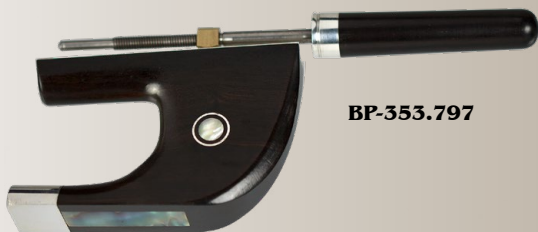

BP-353.767

BP-353.769

Viola

BP-353.755

BP-353.775

BP-353.777

item #	description	\$-NET
BP-353.755	Nickel silver viola, Paris eye.	18.40
BP-353.775	Peccatte silver viola, plain eye.	74.75
BP-353.777	Bausch silver viola, Paris eye.	67.85

Cello

item #	description	\$-NET
BP-353.785	Peccatte silver cello, plain eye.	79.35
BP-353.787	Bausch silver cello, Paris eye.	79.35
BP-353.789	Semifinished silver cello, no eye.	67.85
BP-353.855	Nickel silver cello, Paris eye.	19.55

BP-353.785

BP-353.787

Image Coming Soon

BP-353.789

BP-353.855

Bass

item #	description	\$-NET
BP-353.797	Pfretschner bass German silver, Paris eye.	136.85
BP-353.954	Nickel silver bass German, plain eye.	33.35
BP-353.955	Nickel silver bass French, Paris eye.	33.35

BP-353.797

BP-353.954

BP-353.955

FROG PARTS

PARIS EYE RINGS

no.		description	violin	\$-NET	viola	\$-NET	cello	\$-NET	bass	\$-NET
BA654	1	Nickel silver	7.5 mm	1.09	8 mm	1.09	9 mm	1.09	10 mm	1.65
BA654S		Sterling silver	---	--	---	--	---	--	10 mm or 12 mm	6.62