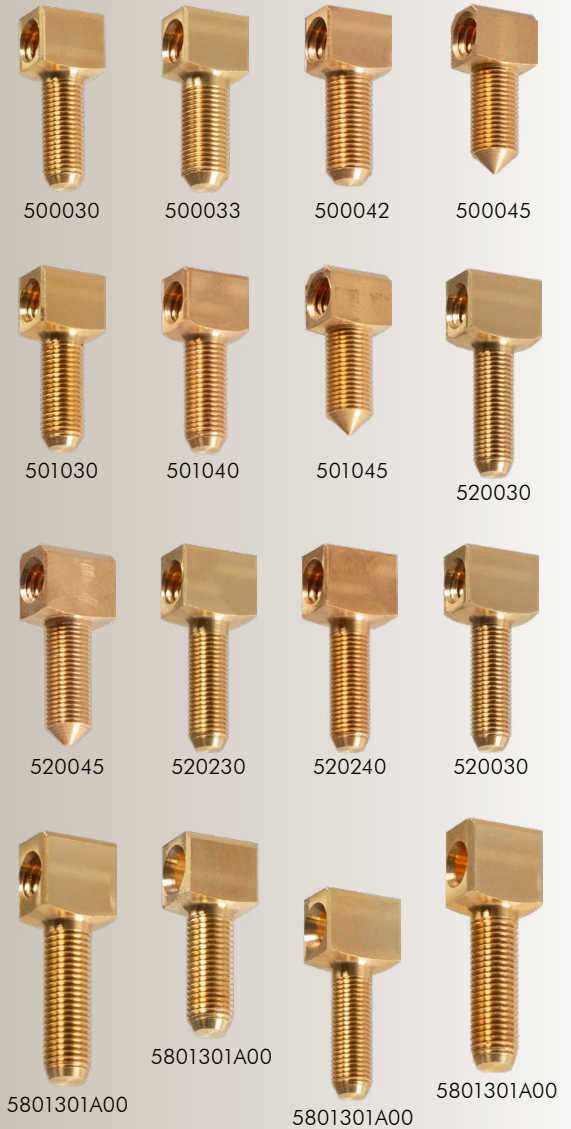

EYELETS - MADE IN GERMANY

item #	description	$-NET
BPP-500030	Violin eyelets brass, 3.0 mm shank	1.52
BPP-500033	Violin/Viola eyelets brass, 3.3 mm shank	3.13
BPP-500042	Violin eyelet, bronze, 3.2 mm shank	7.60
BPP-500045	Violin eyelet bronze, 3.5 mm shank	7.60
BPP-501030	Violin / Viola eyelet brass 3.0 mm shank	1.71
BPP-501035	Violin eyelet, brass 3.5 mm shank	1.90
BPP-501040	Violin eyelet, bronze eyelet 3.0 mm shank	5.60
BPP-501045	Violin eyelet, bronze 3.5 mm shank	7.60
BPP-520030	Cello eyelets brass, 3.0 mm shank	1.80
BPP-520045	Cello eyelet bronze, 3.5 mm shank	7.98
BPP-520230	Cello eyelet, brass 3.0 mm shank	4.18
BPP-520240	Cello eyelet, bronze 3.0 mm shank	8.36
BPP-521000	Cello screw steel 64 mm	2.18
BPP-521030	Cello eyelet brass 3.0 mm shank	1.90
BPP-521035	Cello eyelet, brass 3.5 mm shank	2.18
BPP-521040	Cello eyelet, bronze 3.0 mm shank	6.74
BPP-521045	Cello eyelet, bronze 3.5 mm shank	7.98
BPP-541230	Bass eyelet brass with 4.0 mm shank	4.08
BPP-541235	Bass eyelet brass with 4.5 mm shank	4.46
BPP-551330	Bass eyelet brass 4.0 mm shank	5.32
BPP-551335	Bass eyelet brass 4.5 mm shank	5.70
BPP-5801301A00	Eyelet for violin without thread, shank 3,0mm, brass	1.52
BPP-5821302A00	Eyelet for cello without thread, shank 3,0mm, brass	1.80
BPP-5841365A00	Eyelet for bass without thread, shank 4,0 mm, brass	4.08