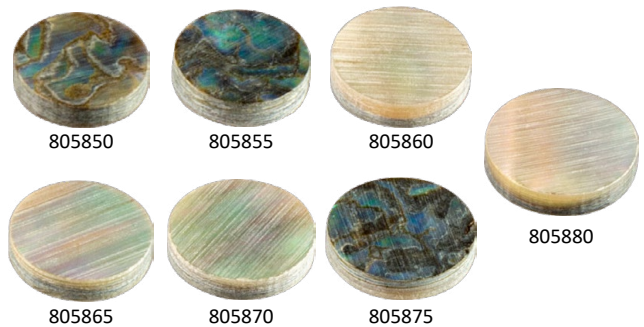

805850

805855

805860

805880

805865

805870

805875

BOW MAKERS PLEASE NOTE

All tools for making and repairing are to be found in the Tools section of this price list.

ORDER ONLINE!!

www.howardcore.com