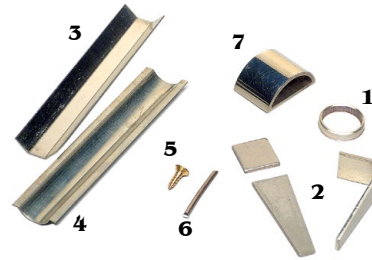

BP-353.797

BP-353.954

BP-353.955

FROG PARTS

PARIS EYE RINGS

no.		description	violin	\$-NET	viola	\$-NET	cello	\$-NET	bass	\$-NET
BA654	1	Nickel silver	7.5 mm	1.09	8 mm	1.09	9 mm	1.09	10 mm	1.65
BA654S		Sterling silver	---	--	---	--	---	--	10 mm or 12 mm	6.62

HEEL PLATES

BA655	2	Nickel silver, divided or single		1.16		1.32		1.49		2.65 French
BA655S		Sterling silver, divided or single		13.90		---		19.85		--

UNDERSLIDES & FASTENERS FOR UNDERSLIDES

BA650	3	Nickel silver		-----		1.98		-----		-----
BA650V	4	Vuillaume-style underslides, nickel silver		19.85		-----		-----		-----
BA650VS		Vuillaume-style underslides, silver		33.08		-----		-----		-----
	5	Brass screws for underslides		0.43	\$-NET each	-----		-----		-----
BA650TS	6	Sterling silver wire for underside, 1 mm thick, 1 cm long		0.59	\$-NET each	-----		-----		-----
BA650TN		Nickel silver pins for underslides, 1 mm thick, 1 cm long		0.18	\$-NET each	-----		-----		-----