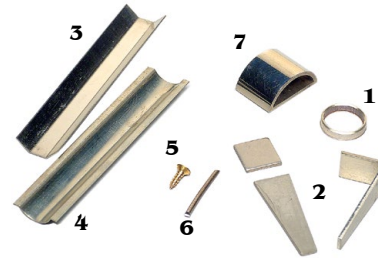

no.	description	violin \$-NET	viola \$-NET	cello \$-NET	bass \$-NET
625000	Frog blocks - per 50 pcs.	19.20	20.68	22.16	25.11
625001	Tip blocks - per 50 pcs.	19.20	20.68	22.16	25.11
625002	Ferrule wedges per 50 pcs.	20.68	22.16	23.63	26.59
625003	1 pc. each frog & tip blocks & ferrule wedge in a plastic bag.	4.69	4.79	4.96	6.29

625002

625001

625000

PLEASE NOTE:

If you need other items for bow making or repair that do not appear in this price list, please call us as we can probably obtain them for you. Items such as "Vuillaume-style" or Sartory model or Hill model frogs, special size parts, etc. take about 4 - 6 weeks by special order.

FROG PARTS

PARIS EYE RINGS

no.		description	violin	\$-NET	viola	\$-NET	cello	\$-NET	bass	\$-NET
BA654	1	Nickel silver	7.5 mm	0.97	8 mm	0.97	9 mm	0.97	10 mm	1.48
BA654S		Sterling silver	7.0 mm	4.73	8.5 mm	5.02	9 mm	5.32	10 mm or 12 mm	5.91

HEEL PLATES

BA655	2	Nickel silver, divided or single		1.03		1.18		1.33		2.36 French
BA655S		Sterling silver, divided or single		12.41		15.36		17.72		26.59 French

UNDERSLIDES & FASTENERS FOR UNDERSLIDES

BA650	3	Nickel silver		1.62		1.77		1.92		5.61
BA650S		Sterling silver		14.92		15.66		18.61		36.93
BA650V	4	Vuillaume-style underslides, nickel silver		17.72		-----		-----		-----
BA650VS		Vuillaume-style underslides, silver		29.54		-----		-----		-----
BA650BS	5	Brass screws for underslides		0.38	\$-NET each	-----		-----		-----
BA650TS	6	Sterling silver wire for under-slide, 1 mm thick, 1 cm long		0.53	\$-NET each	-----		-----		-----
BA650TN		Nickel silver pins for underslides, 1 mm thick, 1 cm long		0.16	\$-NET each	-----		-----		-----