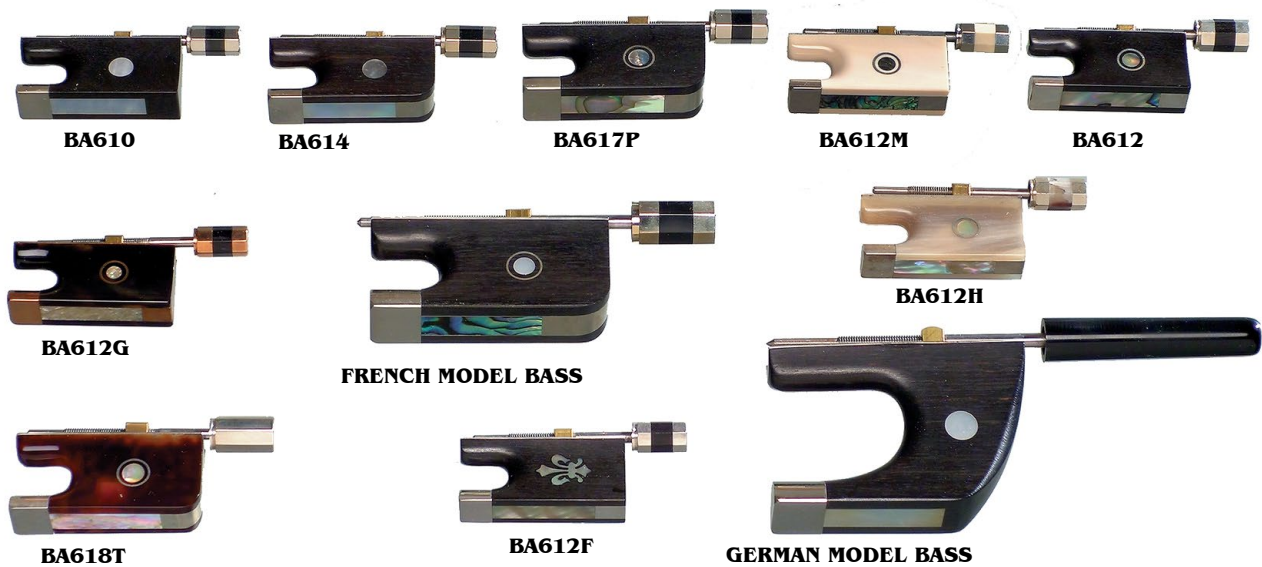

BOW FROGS - ALL PRICES ARE NET

$/NET PRICES

violin	viola	cello	bass		violin	viola	cello	bass
FROG01	FROG02	FROG03	FROG04 - FR FROG05 - GER	Fine quality, full-lined ebony frogs with Paris eye, 3-part ebony button with eye. 4/4 size only. Chinese.	7.46	8.52	9.59	20.24 20.24
BA610*	BA613	BA616*	BA619F*	Ebony, half-lined, pearl eye.	29.84	33.97	36.93	103.39
BA611*	BA614	BA617*	BA620F	Ebony, full-lined, pearl eye, divided button. German.	41.65	46.67	53.17	127.32
			BA620G	As above, German model.	-	-	-	144.75
BA611P*	BA614P	BA617P		Ebony, full-lined, Paris eye & button.	43.72	51.70	59.08	-
BA611IA	BA614IA	BA617IA	BA620IAF	Ebony, full-lined, Paris eye, 3-part button, slide liner.	58.49	63.81	73.26	144.75
			BA620IAG	As above, German model.	-	-	-	162.47
BA612	BA615	BA618	BA621	Choice ebony, silver-mounted, Paris eye. Bass avail. French or German model.	211.00	221.55	242.65	420.92
BA612IA*	BA615IA	BA618IA		Silver mounted, Paris eye, slide liner, 3-part button.	228.94	251.09	280.63	-
BA612C		BA618C		Silver mounted ebony frog without eye.	200.45	211.00	232.10	-
BA612H	BA615H	BA618H		Silver mounted horn, Paris eye.	268.78	300.47	347.34	-
BA612M	BA615M	BA618M		Silver mounted mammoth ivory, Paris eye.	537.54	578.90	751.19	-
BA612T	BA615T	BA618T		Silver mounted imitation tortoise shell, Paris eye.	259.95	292.45	342.66	-
BA612F	BA615F	BA618F		Silver mounted, ebony, with fleur de lys inset.	377.97	398.65	429.23	-
BA612V	BA615V	BA618V		Silver mounted Vuillaume copy.	344.58	434.17	489.31	-
BA612S	BA615S	BA618S		Silver mounted Sartory copy.	191.59	220.54	245.34	-
			BA621P	Bass, Pfretzschner model, silver mounted.				391.68

*Many frogs available in fractional sizes - ask when ordering!

Other frog models available,
both finished and unfinished.
Please call.