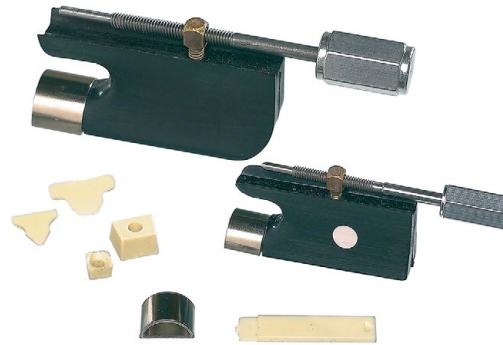

FROGS (complete)

no.	frog	\$-NET each
GB10	Violin 4/4 - 3/4	16.72
GB10S	Violin 1/2-1/4, and 1/8-1/32 sizes. Specify when ordering.	16.72
GB11	Viola	14.95
GB12	Cello	16.72
GB12BCF	Cello - braided carbon fiber bow. Ebony.	146.22
GB13F	Bass, French	22.30
GB13G	Bass, German	22.30

FROGS (block only)

no.	frog	\$-NET each
GB10	Block only, for 4/4 vln frog	9.97
GB10S	Block only, for 1/2 vln frog	7.98
GB11	Block only, for viola frog	7.98
GB12	Block only, for cello frog	7.98

BOW SCREWS

no.	screw	\$-NET each
GB20	Violin / viola	2.23
GB21	Cello	2.47
GB22	Bass, French	3.72
GB23	Bass, German	3.72

FERRULES

no.	screw	\$-NET each
GB15	Violin / viola	1.65
GB16	Cello	2.96
GB17	Bass	4.47

EYELETS & OTHER PARTS

no.	part	\$-NET
GB18	Eyelets - violin, viola, cello	26.75 per dozen
GB19	Bass eyelet	4.95 each
GB14P	Tip plugs for violin, viola, cello or bass - OLD STYLE	3.19 per dozen
GB14PN	Tip plugs for violin, viola, cello or bass - NEW STYLE	3.19 per dozen
GB14GR	Grips for vln/vla, cello, & bass	1.51 each
GB14-BTL-VLN	Grip for carbon graphite bow. SPECIAL ORDER ITEM	8.31 each