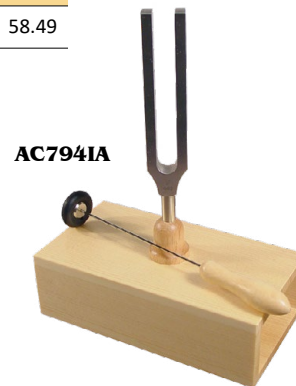

SNARK ELECTRONIC TUNERS

no.	description	$-MAP	$-NET
SNARK-SN-X-RE	Chromatic Guitar, Bass, Violin Tuner. Astounding Accuracy! Tuning Perfection! Vulcanized rubber joints make these virtually indestructible.	19.99	16.79
SNARK-ST-2-RE	Chromatic All Instrument Tuner. Choose Mic or Vibration Sensor. Faster, High Definition Display, Highest Ever Accuracy! Vulcanized rubber joints make these virtually indestructible.	19.99	16.79

ELECTRONIC TUNERS - INTELLITOUCH

App Clip, for use with any tuner app, any instrument. Works with Android and iOS devices.

Item #AC798-GT1

List $ 14.95

PITCHPIPES & TUNING FORKS

no.	description	$-List
AC789	"A" pitchpipe, small.	5.70
AC791B	Plastic viola/cello pitchpipe, in case.	13.40
AC792	Wittner tuning fork, 4 3/4" long, with case.	22.06
AC793	Wittner deluxe heavier tuning fork, with case.	43.97
AC794	Wittner small tuning fork w/ resonator wood box and striker.	230.64
AC794IA	Wittner - like AC794, with large tuning fork "A".	387.18
AC795	Wittner small "A" tuning fork in case, 4 1/8".	17.01
AC796	Tuning fork "A" w/ soft ergonomic handle.	27.67
AC799	Wittner tuning fork, small "C".	17.01
GW901890	Pitchpipe tombo round E-E	58.49

AC794IA

PICKUPS / CABLES