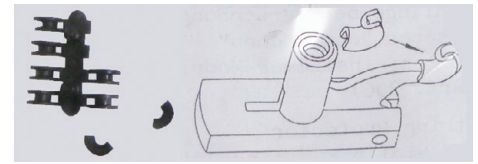

ADJ846E

ADJ904014
WIDE SLOT

ADJ904044
WIDE SLOT

ADJ904064
WIDE SLOT

NOTE: Wide slot adjusters would be used for gut or synthetic strings.

All items on this page

STRING ADJUSTERS