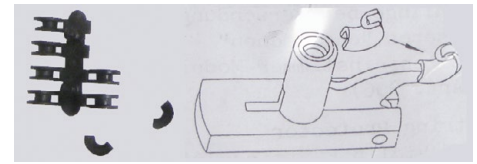

ADJ846E

**ADJ904014
WIDE SLOT**

**ADJ904044
WIDE SLOT**

**ADJ904064
WIDE SLOT**

NOTE: Wide slot adjusters would be used for gut or synthetic strings.

All items on this page

STRING ADJUSTERS