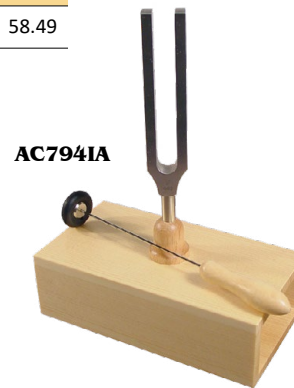

SNARK ELECTRONIC TUNERS

no.	description	$-MAP	$-NET
SNARK-SN-X-RE	Chromatic Guitar, Bass, Violin Tuner. Astounding Accuracy! Tuning Perfection! Vulcanized rubber joints make these virtually indestructible.	19.99	16.79
SNARK-ST-2-RE	Chromatic All Instrument Tuner. Choose Mic or Vibration Sensor. Faster, High Definition Display, Highest Ever Accuracy! Vulcanized rubber joints make these virtually indestructible.	19.99	16.79

ELECTRONIC TUNERS - INTELLITOUCH

App Clip, for use with any tuner app, any instrument. Works with Android and iOS devices.

Item #AC798-GT1

List $ 14.95

PITCHPIPES & TUNING FORKS

no.	description	$-List
AC789	"A" pitchpipe, small.	5.70
AC791B	Plastic viola/cello pitchpipe, in case.	13.40
AC792	Wittner tuning fork, 4 3/4" long, with case.	22.06
AC793	Wittner deluxe heavier tuning fork, with case.	43.97
AC794	Wittner small tuning fork w/ resonator wood box and striker.	230.64
AC794IA	Wittner - like AC794, with large tuning fork "A".	387.18
AC795	Wittner small "A" tuning fork in case, 4 1/8".	17.01
AC796	Tuning fork "A" w/ soft ergonomic handle.	27.67
AC799	Wittner tuning fork, small "C".	17.01
GW901890	Pitchpipe tombo round E-E	58.49

AC794IA