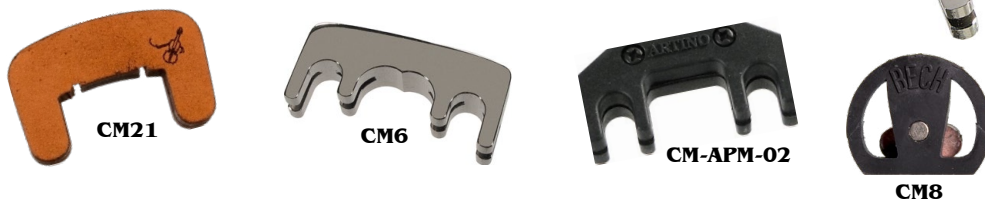

CELLO MUTES

no.	description	qty/box	$-List	MAP
CM15	Tourte (genuine), viol-shaped cello mute.	10	7.24	----
CM15A	Tourte (genuine) cello mute, round.	12	7.24	----
CM16	Sihon wire Slide-on cello mute.	n/a	27.54	----
CM17	Ebony cello mute, straight sides.	n/a	15.50	----
CM18	Ebony cello mute, contoured sides.	n/a	20.67	----
CM19	Nickel-plated heavy practice cello mute, 2-prong.	n/a	49.91	----
CM19U	"ULTRA" cello practice mute, lighter weight sound-deadening rubber.	n/a	17.00	----
CM21	Leather cello mute. NET-PRICED!!	n/a	27.30	33.95
CM6	Nickel-plated heavy practice cello mute, 4-prong.	n/a	55.07	----
CM-APM-02	Artino practice cello mute.	n/a	32.11	18.06
CM8	Bech magnetic cello mute	n/a	24.95