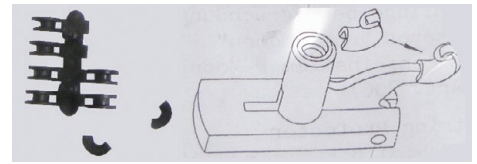

STRING ADJUSTERS

ADJ846E

**ADJ904014
WIDE SLOT**

**ADJ904044
WIDE SLOT**

**ADJ904064
WIDE SLOT**

NOTE: Wide slot adjusters would be used for gut or synthetic strings.

All items on this page