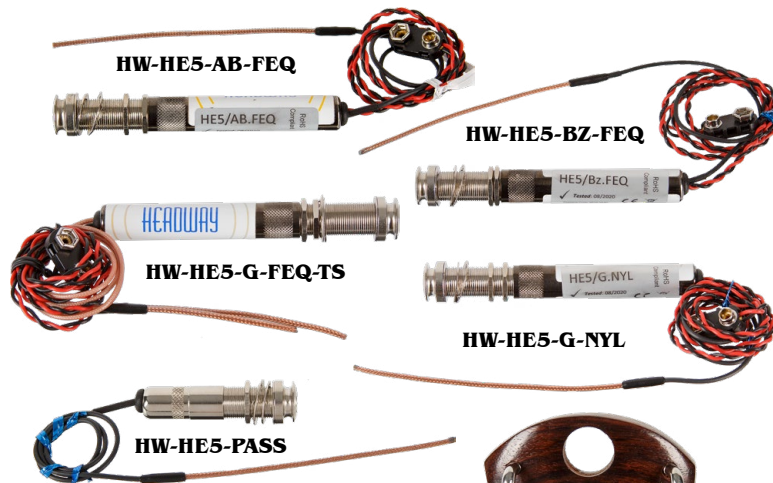

GW901890

PICKUPS / CABLES

HEADWAY ELECTRONICS

PHOTO
COMING
SOON

HW-EDC-1-UNI

HW-EDB-2-HE

HW-EDB-2-VAP

VIOLIN STRAP AROUND PICKUP SYSTEM

HW-EP-GOLD

THEBAND

This innovative pick-up system wraps around the instrument and is held in place with velcro. Does not require any modification to the instrument, nor does it leave any marks! Turns any violin into an electric instrument in less than a minute! Requires 3/4" instrument cable, not included.