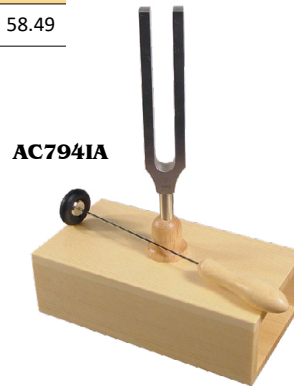

SNARK ELECTRONIC TUNERS

no.	description	$-MAP	$-NET
SNARK-SN-X-RE	Chromatic Guitar, Bass, Violin Tuner. Astounding Accuracy! Tuning Perfection! Vulcanized rubber joints make these virtually indestructible.	19.99	16.79
SNARK-ST-2-RE	Chromatic All Instrument Tuner. Choose Mic or Vibration Sensor. Faster, High Definition Display, Highest Ever Accuracy! Vulcanized rubber joints make these virtually indestructible.	19.99	16.79

ELECTRONIC TUNERS - INTELLITOUCH

App Clip, for use with any tuner app, any instrument. Works with Android and iOS devices.

Item #AC798-GT1

List $ 14.95

PITCHPIPES & TUNING FORKS

no.	description	$-List
AC789	"A" pitchpipe, small.	5.70
AC791B	Plastic viola/cello pitchpipe, in case.	13.40
AC792	Wittner tuning fork, 4 3/4" long, with case.	22.06
AC793	Wittner deluxe heavier tuning fork, with case.	43.97
AC794	Wittner small tuning fork w/ resonator wood box and striker.	230.64
AC794IA	Wittner - like AC794, with large tuning fork "A".	387.18
AC795	Wittner small "A" tuning fork in case, 4 1/8".	17.01
AC796	Tuning fork "A" w/ soft ergonomic handle.	27.67
AC799	Wittner tuning fork, small "C".	17.01
GW901890	Pitchpipe tombo round E-E	58.49

AC794IA

PICKUPS / CABLES