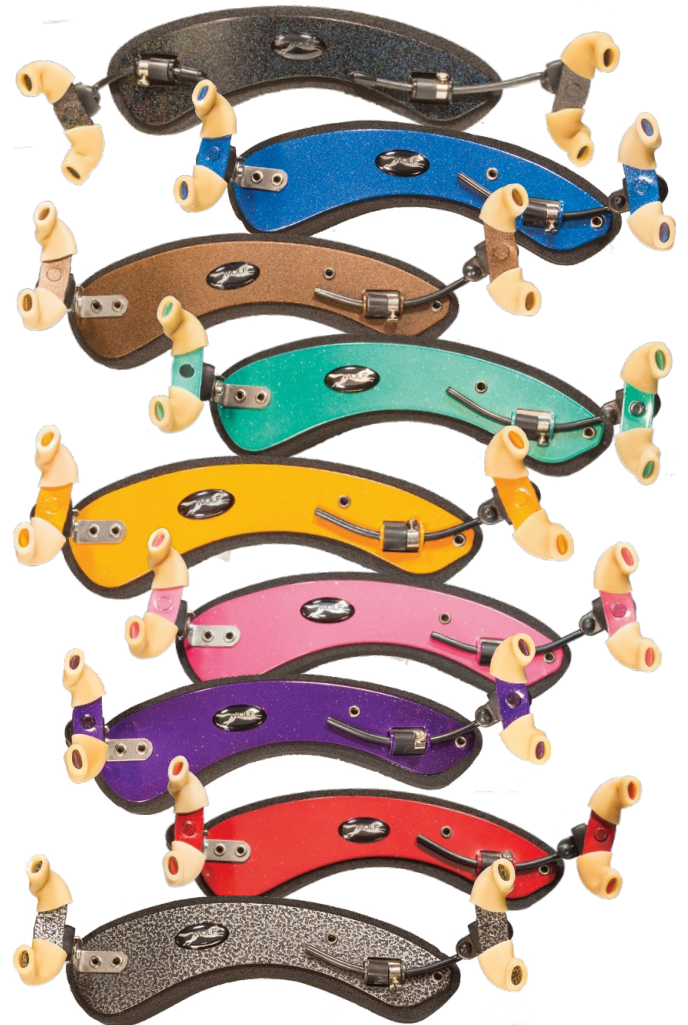

SHOULDER RESTS

COLOR	=	ABBREVIATION
black	=	BK
blue	=	BU
bronze	=	BZ
green	=	G
orange	=	OR
pink	=	PI
purple	=	PU
red	=	R
silver	=	S

no.	description	$-List
840220-(color abbrev.)	Forte Primo violin 4/4-3/4, colored	85.05
843210-(color abbrev.)	Forte Primo viola, colored	85.05
841230-(color abbrev.)	Forte Secondo violin 4/4-3/4, colored	85.05
841240-(color abbrev.)	Forte Secondo violin 1/2-1/4, colored	85.05
841220-(color abbrev.)	Forte Secondo viola, colored	91.35