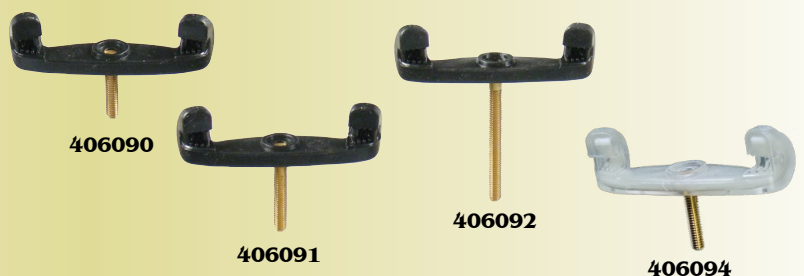

**PARTS FOR MACH ONE SHOULDER RESTS**

no.	description	\$-List	MAP
MACH1-MQ3L	Leather replacement pads for MA, MD & ME models	11.70	7.00
MACH1-MQ3F	Foam replacement pads for MA, MD & ME models	11.70	7.00
MACH1-MK5	MACH1-MLS replacement leather pad. Self-adhesive.	11.70	7.00
MACH1-MJ1	MACH1-MC replacement leather pad. Self-adhesive.	11.70	7.00
MACH1-MR	MACH1-MLS replacement leather strap.	11.70	7.00
MACH1-MV4	MACH1-MY replacement leather pad. Self-adhesive.	11.70	7.00
MACH1-MO	Viola - 25 mm clamping foot w/ threaded stem.	11.70	7.00
MACH1-MG	Violin - 25 mm clamping foot w/ threaded stem.	11.70	7.00
MACH1-MGX	Violin - 30 mm clamping foot w/ threaded stem	11.70	7.00
MACH1-MVN20	Violin - 20 mm clamping foot threaded stem (regular)	11.70	7.00
MACH1-MVN35	Violin - 35 mm clamping foot threaded stem (tall)	11.70	7.00
MACH1-MVA20	Viola - 20 mm clamping foot threaded stem (regular)	11.70	7.00
MACH1-MVA35	Viola - 35 mm clamping foot threaded stem (tall)	11.70	7.00

SHOULDER RESTS

**PARTS FOR MUCO & ARTINO SHOULDER RESTS**

no.	description	\$-List
SR-FL4	Feet fork member, long screw	5.32
SR-FS4	Feet fork member, short screw	5.32
SR-FS4-1/2	Feet fork member, short screw - 1/2 size rests	5.32
SR-FV	Feet fork member - SR-9, SR-40N, SR-42N	5.32
SR-LC4	End member, curved, for SR-44 & SR-544	5.32
SR-LF4	End member, flat, for SR-44 & SR-544	5.32
SR-LL9	Leg end member, long & flat, for SR-9	5.32
SR-LS9	Leg end member, short & flat, for SR-9	5.32
SR-RS	Rubber stopper	0.80
SR-SNB	Black screw nut	1.49

**CORE CARE KIT**

Our new Core Care Kit is a conveniently packaged group of items essential to the use and care of any stringed instrument. Included in the kit are our new CORE-ET20 electronic tuner, microfiber polishing cloth, peg compound, rosin, and polish. The rosin, polish, and peg compound are the same quality items you've been using for years, re-branded with the "Core" name!