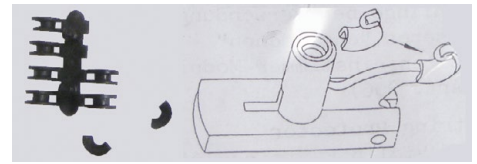

VIOLIN STRING ADJUSTERS - WITTNER - MADE IN GERMANY

no.	description	$.-List
ADJ846	Wittner. Hill type E adjuster, loop end E only, black.	11.42
ADJ846E	Wittner. String protector for loop E, used with ADJ 846, 847, 848, 863. 1 pkg. has eight pieces.	16.99
ADJ847	Wittner. Hill type E adjuster, loop end E only, with gold screw.	13.46
ADJ848	Wittner. Hill type E adjuster, loop end E only, nickel-plated.	11.42
ADJ863	Wittner. Hill type E adjuster, loop end E only, entire tuner is gold-plated.	25.16
ADJ850	Wittner. Uni model, nickel (called Piccolo by some).	10.56
ADJ852	Wittner. Post style. Nickel-plated. 4/4 - 3/4.	5.91
ADJ853	Wittner. Suzuki model, nickel-plated. Fixes on string.	5.25
ADJ854	Wittner. Stable model. Nickel. 4/4 - 3/4.	6.77
ADJ8540	Wittner. Stable model. Nickel. 1/2 - 1/4.	6.77
ADJ854B	Wittner. Stable model. Black. 4/4 - 3/4.	6.77
ADJ854B0	Wittner. Stable model. Black. 1/2 - 1/4.	6.77
ADJ902064	Wittner. Stable model. Black, with gold screw. 4/4-3/4.	8.90
ADJ902074	Wittner. 4/4 - 3/4 adjuster, gold-plated.	21.05
ADJ903064	Wittner. Stable model. Black, with gold screw. 1/2-1/4.	8.90
ADJ904014	Wittner. Nickel adjuster for gut strings (looks like ADJ854). Wide slot.	8.23
ADJ904044	Wittner. Black adjuster for gut or artificial gut strings. Wide slot.	8.23
ADJ904064	Wittner. Black w/ gold screw adjuster for gut or artificial gut strings. Wide slot.	10.56
ADJ907014	Wittner. Nickel adjuster for 1/2 - 1/4 artificial gut strings. Wide slot.	8.23
ADJ907044	Wittner. Black adjuster for 1/2 - 1/4 artificial gut strings. Wide slot.	8.23
ADJ907064	Wittner. Black w/ gold screw adjuster for gut or artificial gut strings. Wide slot. 1/2-1/4.	10.56
SCREW-ADJ	Screw for Wittner violin & viola adjusters.	2.39

ADJ846E