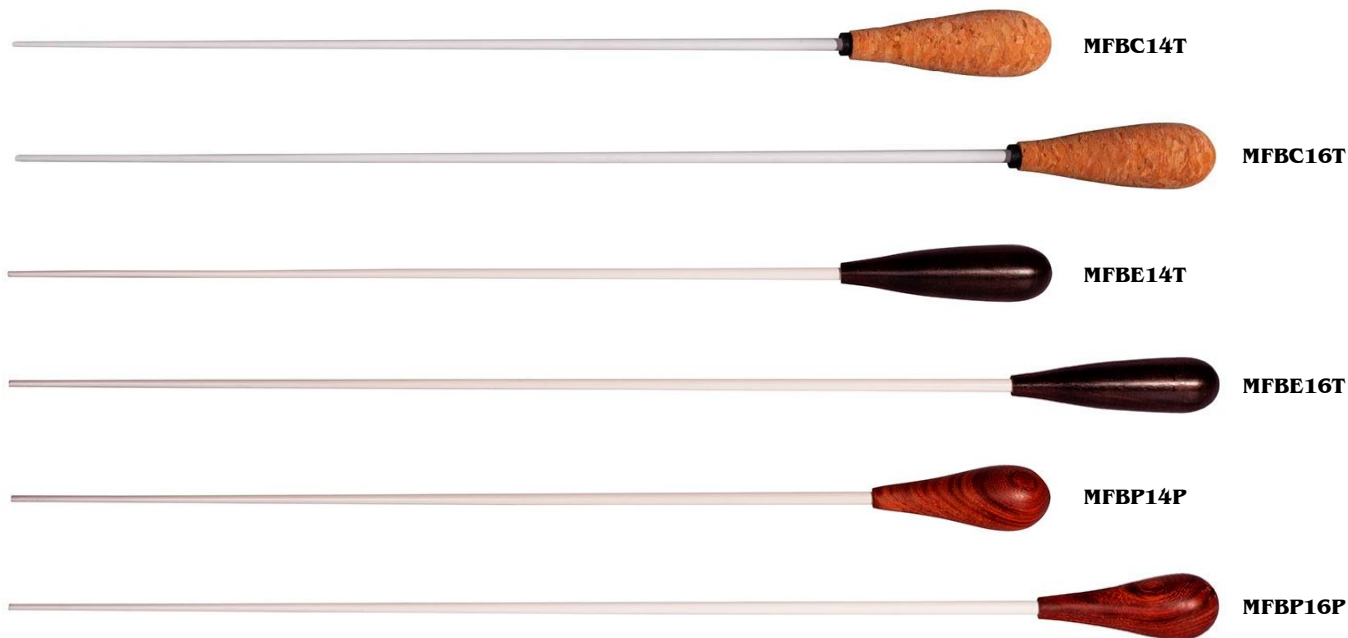

CONDUCTOR'S BATONS

no.	description	$-List
MFBC14T	Montford Conductor's Baton Cork 14" Taper	16.64
MFBC16T	Montford Conductor's Baton Cork 16" Taper	16.64
MFBE14T	Montford Conductor's Baton Ebony 14" Taper	27.20
MFBE16T	Montford Conductor's Baton Ebony 16" Taper	27.20
MFBP14P	Montford Conductor's Baton Pau Rosa 14" Pear	27.20
MFBP16P	Montford Conductor's Baton Pau Rosa 16" Pear	27.20